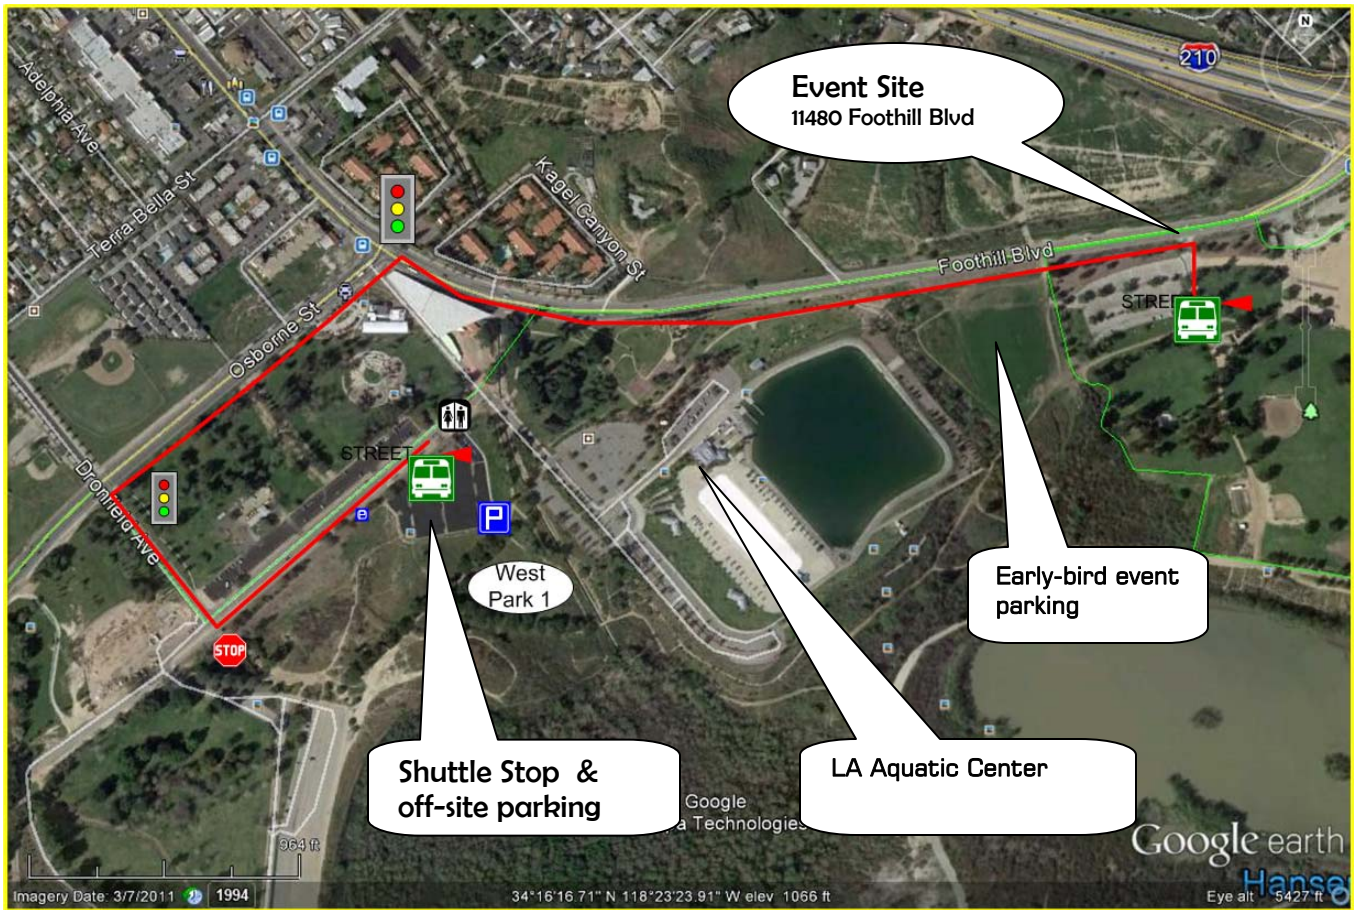

Event Off-site Parking

American Heroes Air Show
Hansen Dam Sports Complex
11480 Foothill Blvd Lake View Terrace, CA 91342

Saturday June 18, 2016

Free Admission Event Hours 9 am to 4 pm Free Parking

**Special remote event parking and
free shuttle service to event site**
Free Shuttle service runs from 10 am to 4 pm

Look for our
Event Parking
Banners
above

American Heroes Air Show –
Off site Parking Plan

Designated route is 1.17 miles
Paved parking lots approx 320 spaces. Adequate shade and room for pop-up canopys

We invite your team to park near the LA Discovery CUBE Museum and ride free shuttle to the American Heroes Air Show

From the event site Travel WEST on Foothill to OSBORNE
Turn Left at OSBORNE and travel SOUTH to DRONFIELD
Turn Left / East at DRONFIELD and look for our colorful Event Parking Mast Banners

www.Heroes-Airshow.com